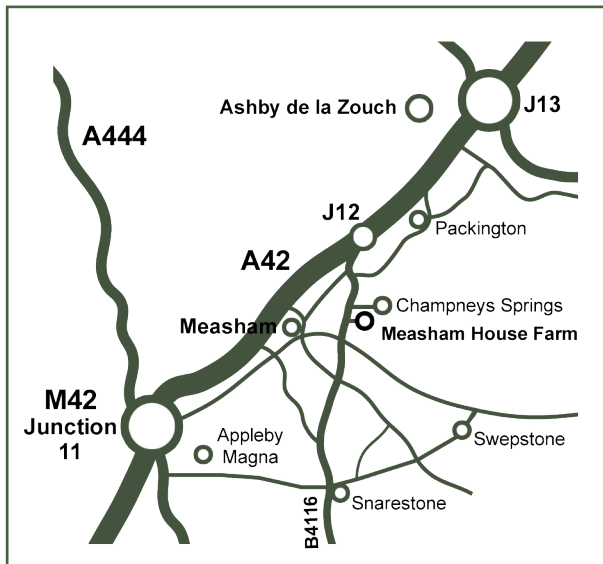

Measham House Farm

web - www.meashamhouse.co.uk
e mail - info@meashamhouse.co.uk

Situated on the B4116 Gallows Lane
Grid reference - OS sheet 128:348125
One mile from the A42 Junction 12
Ten miles from M1 Junction 22